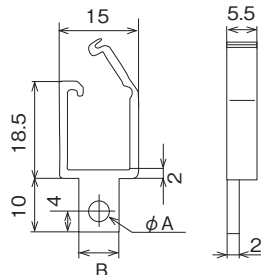

UL94 V-2 (V-0^{*})

※ V0タイプは品番末尾に“V0”が付きます。
(ロット数・納期はお問い合わせ下さい。)

For V0 type, "V0" is added to the end of the part No.

(With regard to lot size and lead time, please contact us.)

LWS-H

LWS-W

品番 Part No.	A	包装単位 Std. Package
LWS-2H	18.5	100 個/pcs.
LWS-3H	27.5	1,000 個/pcs.

(単位/Unit : mm)

品番 Part No.	φA	B	包装単位 Std. Package
LWS-2W	3.5	8.5	100 個/pcs.
LWS-2W-4	4.2		

(単位/Unit : mm)